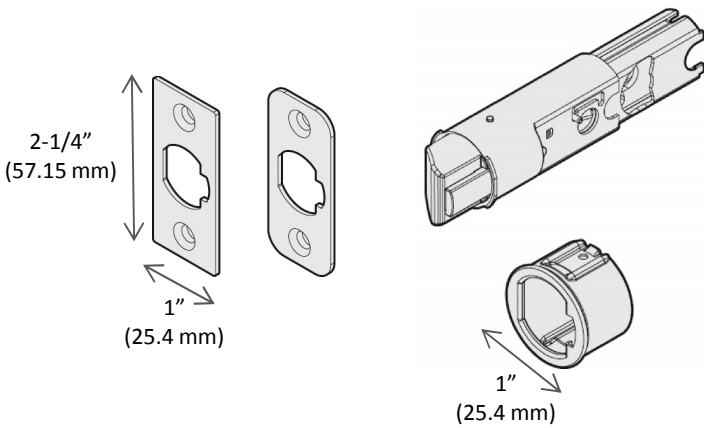

VEDANI – SQUARE ROSE

HALL/CLOSET

BED/BATH

KEYED ENTRY

INACTIVE

SPECIFICATIONS

DOOR PREP	Cross Bore 2-1/8" Edge Bore 1" Latch Face 1"x2-1/4"
BACKSET	Adjustable to 2-3/8" or 2-3/4" UL 2-3/4" standard 2-3/8" optional
DOOR THICKNESS	1-3/8"–1-3/4" doors standard thickness 2-1/4" doors optional on GLA101 and GLA535
CYLINDER	Standard SmartKey
FACEPLATE	1"x2-1/4" Square, radius corner and drive-in standard
STRIKES	2-1/4" full lip. Specify round corner or square corner Other options available
BOLT	1/2" throw. Nickel plated
DOOR HANDING	Specify handing only with Inactive levers
ANSI/BHMA	A156.2 Grade 2
ADA	Functions GLA 101, GLA 12 satisfies section 4.13.9 ADA requirement
UL AVAILABILITY	Meets 3 hour fire rating for all UL functions when fronted latches used Meets 20 minute with drive-in latch
ASTM	All Weiser product meets ASTM E 331 water penetration testing

SPECIFICATIONS

PRODUCT DIMENSIONS

	A	B	C	C (Keyed)
Vedani Square Rose	2-5/8"	4-1/4"	2-15/32"	2-3/4"

6-WAY ADJUSTABLE LATCH

FULL LIP SQUARE CORNER

FULL LIP RADIUS CORNER

A	2-1/4" (57.15 mm)
B	1-5/8" (41.275 mm)
C	1-3/4" (44.45 mm)