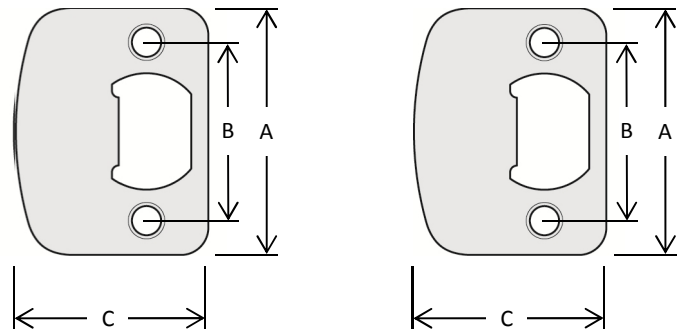

VEDANI – SQUARE ROSE

HALL/CLOSET

BED/BATH

KEYED ENTRY

INACTIVE

SPECIFICATIONS

DOOR PREP	Cross Bore 2-1/8" Edge Bore 1" Latch Face 1"x2-1/4"
BACKSET	Adjustable to 2-3/8" or 2-3/4" UL 2-3/4" standard 2-3/8" optional
DOOR THICKNESS	1-3/8"–1-3/4" doors standard thickness 2-1/4" doors optional on GLA101 and GLA535
CYLINDER	Standard SmartKey
FACEPLATE	1"x2-1/4" Square, radius corner and drive-in standard
STRIKES	2-1/4" full lip. Specify round corner or square corner Other options available
BOLT	1/2" throw. Nickel plated
DOOR HANDING	Specify handing only with Inactive levers
ANSI/BHMA	A156.2 Grade 2
ADA	Functions GLA 101, GLA 12 satisfies section 4.13.9 ADA requirement
UL AVAILABILITY	Meets 3 hour fire rating for all UL functions when fronted latches used Meets 20 minute with drive-in latch
ASTM	All Weiser product meets ASTM E 331 water penetration testing

SPECIFICATIONS

PRODUCT DIMENSIONS

	A	B	C	C (Keyed)
Vedani Square Rose	2-5/8"	4-1/4"	2-15/32"	2-3/4"

6-WAY ADJUSTABLE LATCH

FULL LIP SQUARE CORNER

FULL LIP RADIUS CORNER

A	2-1/4" (57.15 mm)
B	1-5/8" (41.275 mm)
C	1-3/4" (44.45 mm)

PRODUCT AVAILABILITY

VENETIAN BRONZE SATIN NICKEL POLISHED CHROME SATIN CHROME

		20 min.	3 Hour	Venetian Bronze	Satin Nickel	Polished Chrome	Satin Chrome
Passage	GLA101 VDL SQT	<input type="checkbox"/>	<input type="checkbox"/>	<input type="checkbox"/>	<input type="checkbox"/>	<input type="checkbox"/>	<input type="checkbox"/>
Privacy	GLA331 VDL SQT			<input type="checkbox"/>	<input type="checkbox"/>	<input type="checkbox"/>	<input type="checkbox"/>
Entry	GLA535 VDL SQT	<input type="checkbox"/>	<input type="checkbox"/>	<input type="checkbox"/>	<input type="checkbox"/>	<input type="checkbox"/>	<input type="checkbox"/>
Inactive	GLA12 VDL SQT			<input type="checkbox"/>	<input type="checkbox"/>	<input type="checkbox"/>	<input type="checkbox"/>