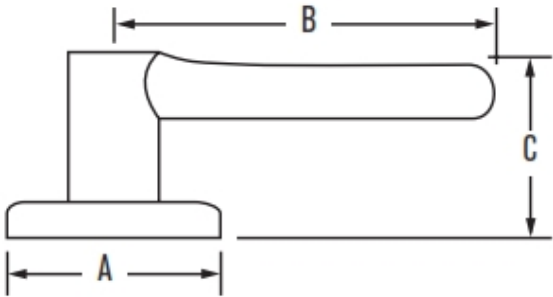

VEDANI – SQUARE ROSE

HALL/CLOSET

BED/BATH

KEYED ENTRY

INACTIVE

SPECIFICATIONS

DOOR PREP	Cross Bore 2-1/8" Edge Bore 1" Latch Face 1"x2-1/4"
BACKSET	Adjustable to 2-3/8" or 2-3/4" UL 2-3/4" standard 2-3/8" optional
DOOR THICKNESS	1-3/8"–1-3/4" doors standard thickness 2-1/4" doors optional on GLA101 and GLA535
CYLINDER	Standard SmartKey
FACEPLATE	1"x2-1/4" Square, radius corner and drive-in standard
STRIKES	2-1/4" full lip. Specify round corner or square corner Other options available
BOLT	1/2" throw. Nickel plated
DOOR HANDING	Specify handing only with Inactive levers
ANSI/BHMA	A156.2 Grade 2
ADA	Functions GLA 101, GLA 12 satisfies section 4.13.9 ADA requirement
UL AVAILABILITY	Meets 3 hour fire rating for all UL functions when fronted latches used Meets 20 minute with drive-in latch
ASTM	All Weiser product meets ASTM E 331 water penetration testing

SPECIFICATIONS

PRODUCT DIMENSIONS

	A	B	C	C (Keyed)
Vedani Square Rose	2-5/8"	4-1/4"	2-15/32"	2-3/4"

6-WAY ADJUSTABLE LATCH

FULL LIP SQUARE CORNER

FULL LIP RADIUS CORNER

A	2-1/4" (57.15 mm)
B	1-5/8" (41.275 mm)
C	1-3/4" (44.45 mm)

PRODUCT AVAILABILITY

VENETIAN BRONZE SATIN NICKEL POLISHED CHROME SATIN CHROME

		20 min.	3 Hour	Venetian Bronze	Satin Nickel	Polished Chrome	Satin Chrome
Passage	GLA101 VDL SQT	<input type="checkbox"/>	<input type="checkbox"/>	<input type="checkbox"/>	<input type="checkbox"/>	<input type="checkbox"/>	<input type="checkbox"/>
Privacy	GLA331 VDL SQT			<input type="checkbox"/>	<input type="checkbox"/>	<input type="checkbox"/>	<input type="checkbox"/>
Entry	GLA535 VDL SQT	<input type="checkbox"/>	<input type="checkbox"/>	<input type="checkbox"/>	<input type="checkbox"/>	<input type="checkbox"/>	<input type="checkbox"/>
Inactive	GLA12 VDL SQT			<input type="checkbox"/>	<input type="checkbox"/>	<input type="checkbox"/>	<input type="checkbox"/>