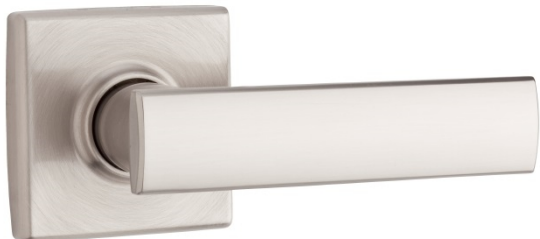

VEDANI – SQUARE ROSE

HALL/CLOSET

BED/BATH

KEYED ENTRY

INACTIVE

SPECIFICATIONS

DOOR PREP	Cross Bore 2-1/8" Edge Bore 1" Latch Face 1"x2-1/4"
BACKSET	Adjustable to 2-3/8" or 2-3/4" UL 2-3/4" standard 2-3/8" optional
DOOR THICKNESS	1-3/8"–1-3/4" doors standard thickness 2-1/4" doors optional on GLA101 and GLA535
CYLINDER	Standard SmartKey
FACEPLATE	1"x2-1/4" Square, radius corner and drive-in standard
STRIKES	2-1/4" full lip. Specify round corner or square corner Other options available
BOLT	1/2" throw. Nickel plated
DOOR HANDING	Specify handing only with Inactive levers
ANSI/BHMA	A156.2 Grade 2
ADA	Functions GLA 101, GLA 12 satisfies section 4.13.9 ADA requirement
UL AVAILABILITY	Meets 3 hour fire rating for all UL functions when fronted latches used Meets 20 minute with drive-in latch
ASTM	All Weiser product meets ASTM E 331 water penetration testing

SPECIFICATIONS

PRODUCT DIMENSIONS

	A	B	C	C (Keyed)
Vedani Square Rose	2-5/8"	4-1/4"	2-15/32"	2-3/4"

6-WAY ADJUSTABLE LATCH

FULL LIP SQUARE CORNER

FULL LIP RADIUS CORNER

A	2-1/4" (57.15 mm)
B	1-5/8" (41.275 mm)
C	1-3/4" (44.45 mm)

PRODUCT AVAILABILITY

VENETIAN BRONZE SATIN NICKEL POLISHED CHROME SATIN CHROME

		20 min.	3 Hour	Venetian Bronze	Satin Nickel	Polished Chrome	Satin Chrome
Passage	GLA101 VDL SQT	<input type="checkbox"/>	<input type="checkbox"/>	<input type="checkbox"/>	<input type="checkbox"/>	<input type="checkbox"/>	<input type="checkbox"/>
Privacy	GLA331 VDL SQT			<input type="checkbox"/>	<input type="checkbox"/>	<input type="checkbox"/>	<input type="checkbox"/>
Entry	GLA535 VDL SQT	<input type="checkbox"/>	<input type="checkbox"/>	<input type="checkbox"/>	<input type="checkbox"/>	<input type="checkbox"/>	<input type="checkbox"/>
Inactive	GLA12 VDL SQT			<input type="checkbox"/>	<input type="checkbox"/>	<input type="checkbox"/>	<input type="checkbox"/>