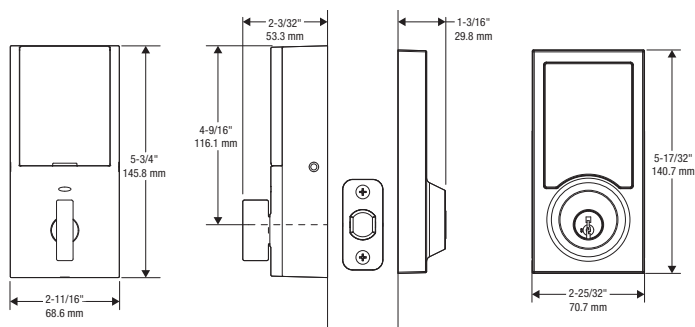

Premis™

TOUCHSCREEN SMART LOCK

Interior

Exterior

Dimensions

Design	A	B	C	D
Interior	2 3/4" (70 mm)	5 3/4" (146 mm)	1 15/16" (49 mm)	4 9/16" (116 mm)
Exterior	2 13/16" (72 mm)	5 5/8" (143 mm)	1 3/16" (30 mm)	---

Specifications

Function	Single cylinder deadbolt
Door Prep	2 1/8" diameter bore hole & 1" diameter latch hole
Backset	Adjustable 2 3/8" or 2 3/4"
Door Thickness	1 3/8" - 2" automatic adjustment
Faceplates	1" x 2 1/4" square corner standard
Strikes	Square corner, 4-hole strike, 2 3/4" x 1 1/8"
Latch	Square corner and drive-in adjustable 2 3/8" x 2 3/4"
Bolt	1" throw, steel deadbolt
Door Handing	Reversible
Cylinder	SmartKey®