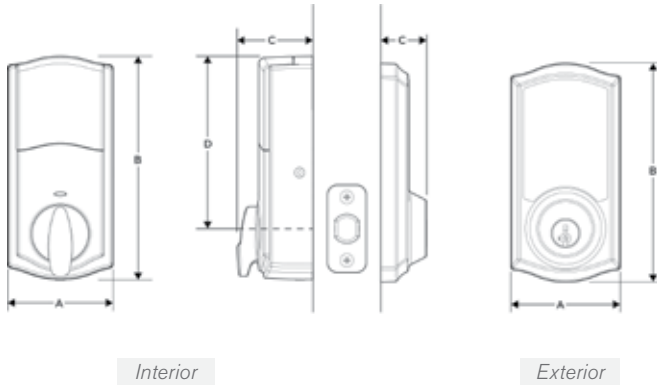

WEISER®

SMARTCODE™ 10

THE NEXT GENERATION OF SMARTCODE™

NEW
SLEEK
INTERIOR

- Sleek metal design for enhanced quality
- Dramatically reduced interior size
- Tamper resistant interior cover
- Capacitive touchscreen
- Up to 16 user access codes for family & guests
- **NEW** MasterCode feature for improved user access code management
- SecureScreen™—patent pending security feature helps to ensure that user codes cannot be identified by examining fingerprints on screen

SMALLER. QUIETER. STRONGER.

Weiser®, the leader in residential security, introduces the **NEW** SmartCode™ 10 Touchscreen Electronic Deadbolt. Enter your home with your own personal user code. This new sleek design complements a range of Weiser knobs, levers, and handlesets.

■ Specifications

Function	Single cylinder deadbolt
Door Prep	2 1/8" diameter face hole & 1" diameter latch hole
Backset	Adjustable 2 3/8" or 2 3/4"
Door Thickness	1 3/8" – 2 1/8" automatic adjustment
Faceplates	1" x 2 1/4" round corner standard
Strikes	Square corner, 4-hole strike 2 3/4" x 1 1/8"
Latch	Square & drive-in adjustable 2 3/8" x 2 3/4"
Bolt	1" throw, steel deadbolt
Door Handing	Reversible
Cylinder	SmartKey®
UL	Meets 20 minute fire rating

■ Dimensions

Design	A	B	C	D
SmartCode™ Interior	2 3/4" (70 mm)	5 3/4" (146 mm)	1 15/16" (49 mm)	4 9/16" (116 mm)
SmartCode™ Exterior	2 13/16" (72 mm)	5 5/8" (143 mm)	1 3/16" (30 mm)	---

■ Innovative Security