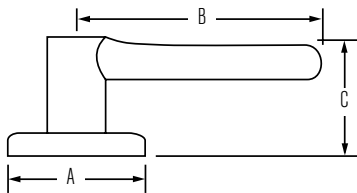

LADERA™

ELEMENTS

Specifications

Door prep	Cross Bore 2 1/8". Edge Bore 1".
Backset	Adjustable to 2-3/8" or 2-3/4"
Door Thickness	1 3/8" – 1 3/4" standard, 2 1/4" doors optional on 101 and 535 functions only
Cylinder	SmartKey® or traditional KW Pin & Tumbler
Faceplate	1" x 2 1/4". Specify round corner, square corner or drive-in
Strikes	2 1/4" full lip standard. Specify round corner, square corner. Other options available.
Bolt	1/2" throw.
Door Handing	Reversible for right or left-handed doors. Specify handing only on dummy and handleset interiors only.
ANSI/BHMA	A156.2 Grade 3 (all functions except 12).

Dimensions

Design	A	B	C	C (keyed)
Ladera	2-5/8"	4-3/16"	1-7/8"	2-7/16"

Model	Function	Finish				Case	
		11P	15	26	26D		QTY
GLC 101	Hall/Closet	$58	$58	$58	$58	20	
GLC 331	Bed/Bath	$67	$67	$67	$67	20	
GLC 535	Entry	$105	$105	$105	$105	20	
GLC 12	Half Dummy	$29	$29	$29	$29	20	
GLC 9675	Interior Pack	$53	$53	$53	$53	12	

Model	Function	Finish				Case	
		11P	15	26	26D		QTY
GLC 101	Hall/Closet	$60	$60	$60	$60	6	
GLC 331	Bed/Bath	$69	$69	$69	$69	6	
GLC 535	Entry	$106	$106	$106	$106	6	
GLC 12	Half Dummy	$30	$30	$30	$30	4	

4 Designer Finishes

Functions

101 Passage/Hall/Closet: Both levers always free.

331 Privacy/Bed/Bath: Both levers locked or unlocked by turnbutton inside. Outside lever unlocked by emergency key.

535 Keyed Entry: Both levers locked or unlocked by key outside or turnbutton inside.

12 Half Dummy Trim, Surface Mounted: For doors where only a pull is required. Must specify right or left hand.