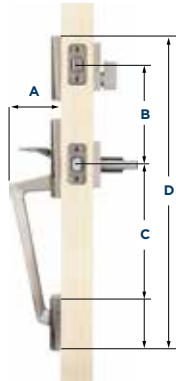

Introducing

CAMINO

Featuring  **SMARTKEY**
RE-KEY TECHNOLOGY

The Camino handleset makes a bold statement with its faceted, geometric shape. With this refined style, you can elevate the look of your front door.

- Features New Advanced SmartKey® Technology
- Low Profile Contemporary Design
- Handleset Deadbolt has ANSI/BHMA Grade 1 Certified Security
- Lifetime Mechanical and Finish Warranty

Specifications

Door Prep	Cross Bore 2 1/8" Edge Bore 1" Latch Face 1" x 2 1/4"
Backset	Adjustable 2 3/8" or 2 3/4"
Door Thickness	1 3/4" Standard. Thick door service part available for up to 2 1/4"
Faceplates	1" x 2 1/4". Specify square, round, or drive in
Strikes	<ul style="list-style-type: none"> ▪ Deadbolt: 1 1/8" x 2 3/4". Specify square, round, or drive in ▪ Handle: 2 1/4" full lip. Specify square, round, or drive in. (other options available)
Bolt	<ul style="list-style-type: none"> ▪ Deadbolt: 1" throw ▪ Handle: 1/2" throw
Cylinder	SmartKey®
Door Handing	Reversible for right or left-hand doors
ANSI/BHMA	Deadbolt is Grade 1 Certified
UL	Optional 20 minute UL fire rating
ADA	N/A
Warranty	Lifetime mechanical and lifetime finish

Dimensions

Dimensions	A	B	C	D
Camino	2 15/16"	5 1/2"	8 13/32" through 9 11/16"	17 5/8"

Finishes

- 11P
Venetian
Bronze
- 15
Satin
Nickel
- 26
Bright
Chrome
- 26D
Satin
Chrome
- 514
Iron
Black

Functions

- NEW** **Handleset (Single-Cylinder):** Exterior only, Latch bolt operated by thumb piece outside. Deadbolt operated by key outside.
- 8771 CMH SMT
- NEW** **Handleset (Dummy):** Exterior only, Handle acts as pull only. For inactive leaf or double doors. No Operation.
- 61 CMH
- NEW** **Interior Pack (Single-Cylinder):** Interior only, Latch bolt operated by lever inside. Deadbolt operated by thumb turn inside.
- 8675 SMT
(Indicate interior lever style)
- NEW** **Interior Pack (Dummy):** Interior only, Lever acts as a pull only. For inactive leaf or double doors. No operation.
- 86
(Indicate interior lever style)